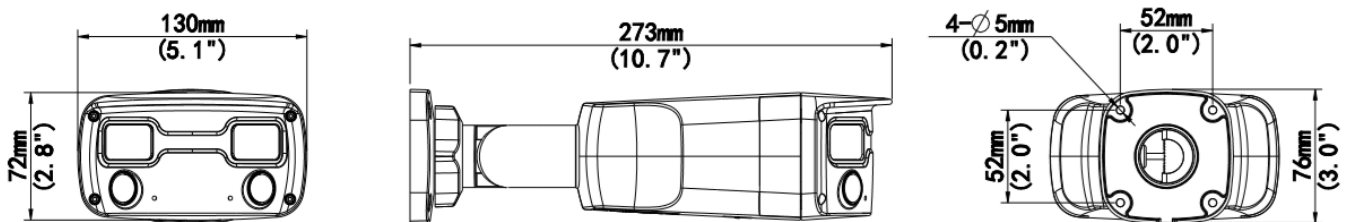

Power	DC 12V±25%, PoE (IEEE 802.3af)
	Power consumption: Max 13w
Power Interface	Ø 5.5mm coaxial power plug
Dimensions (L × W × H)	273 × 130 × 76mm (10.7" × 5.1" × 3.0")
Weight	0.96kg (2.12lb)
Material	Metal
Working Environment	-30°C ~ 60°C (-22°F ~ 140°F), Humidity: ≤95% RH (non-condensing)
Storage Environment	-30°C ~ 60°C (-22°F ~ 140°F), Humidity: ≤95% RH (non-condensing)
surge protection	4KV
Reset Button	Support
Web Client Language	20 Languages Traditional Chinese, English, Simplified Chinese, Polish, German, Russian, French, Korean, Dutch, Czech, Portuguese (Europe), Portuguese (Brazil), Japanese, Thai, Turkish, Spanish (Latin America), Spanish (Europe), Hungarian, Italian, Vietnamese

## Dimensions